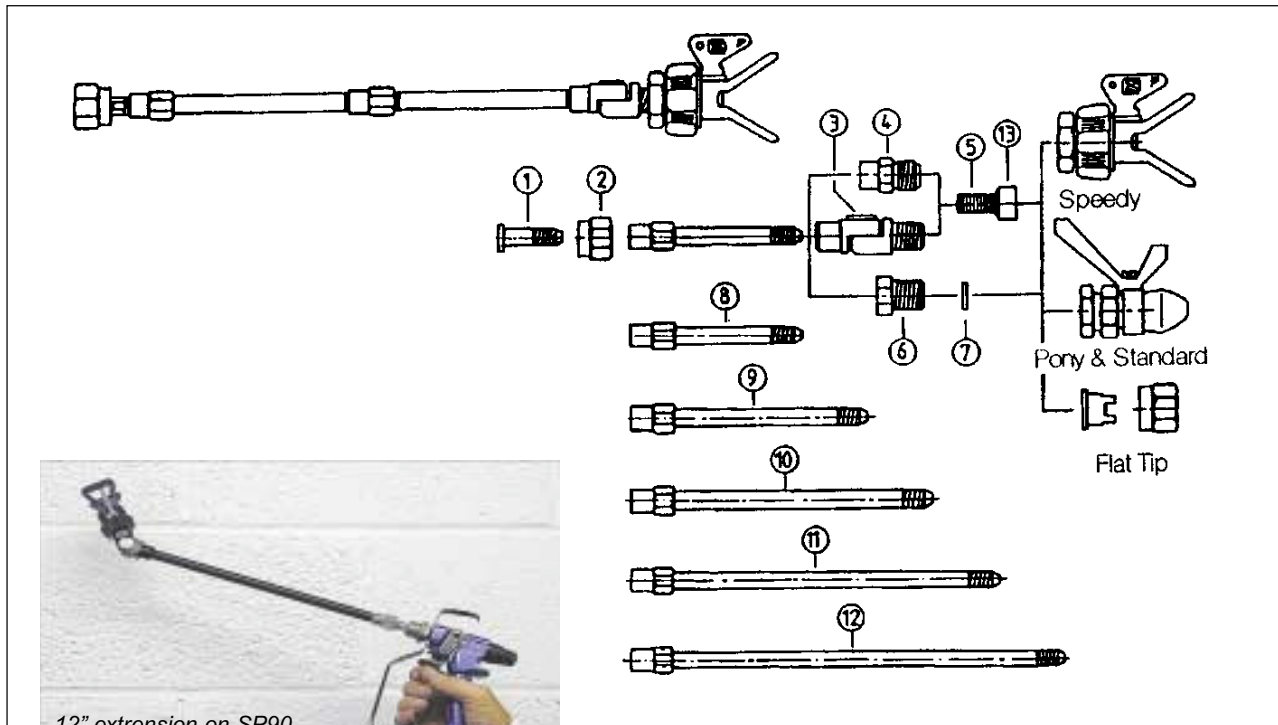

# Airless Spray Lances

NO.	TYPE REF	DESCRIPTION
1	32-050/2	Universal connector
2	36-202/43	Nut 7/8 - 14 UNF Graco
2	36-203/30	Nut 3/8 - 18 NPS DeVilbiss, Kremlin
2	36-204/30	Nut 3/4 - 20 UNF Binks
2	36-205/30	M 18 x 1 Atlas Copco
2	36-207/43	Nut 11/16 - 16 UNEF Wagner, Aro
3	32-002/17	Directional w/filter housing 7/8 UNF
3	32-007/17	Directional w/filter housing 11/16 UNF
4	32-102/17	Straight filter housing 7/8 UNF
4	32-107/17	Straight filter housing 11/16 UNF
5	36-020-K10	Disc filter 30 mesh. Pack of 10
5	36-009-K10	Disc filter 60 mesh. Pack of 10
5	36-005-K10	Disc filter 100 mesh. Pack of 10
5	36-003-K10	Disc filter 200 mesh. Pack of 10
6	32-132/27	Straight adaptor 7/8 UNF
6	32-137/27	Straight adaptor 11/16 UNF
7	21-008/46	Seal
8	32-306/16	Lance 6 inches
9	32-312/16	Lance 12 inches
10	32-318/16	Lance 18 inches
11	32-324/16	Lance 24 inches
12	32-336/16	Lance 36 inches
13	38-004	Nylon plug seal (use in place of filter for speedy MKV)

Directional filter housing & Speedy MkV (page 54)

12" extension on SP90 airless gun (page 40) with directional filter housing & Speedy MkV (page 39).